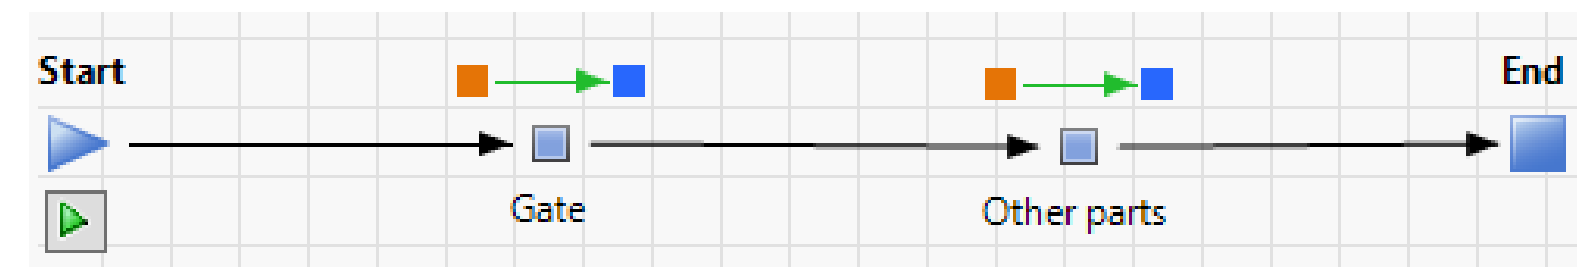

DEMO 1

GOLD RUSH

Discovery GOLD RUSH +

GOLD RUSH

latest clip
PARKER THE SUPER TRUCKER

MORE DETAILS

0:20

The banner features three men from the show Gold Rush. On the left is a man with a long beard and a hard hat. In the center is a younger man with dark hair. On the right is a man with a long beard and a skull cap. A small video player in the bottom left shows a yellow mining truck. A red button labeled 'MORE DETAILS' is positioned below the text 'PARKER THE SUPER TRUCKER'.

7/2/2017 screenshot

Click here