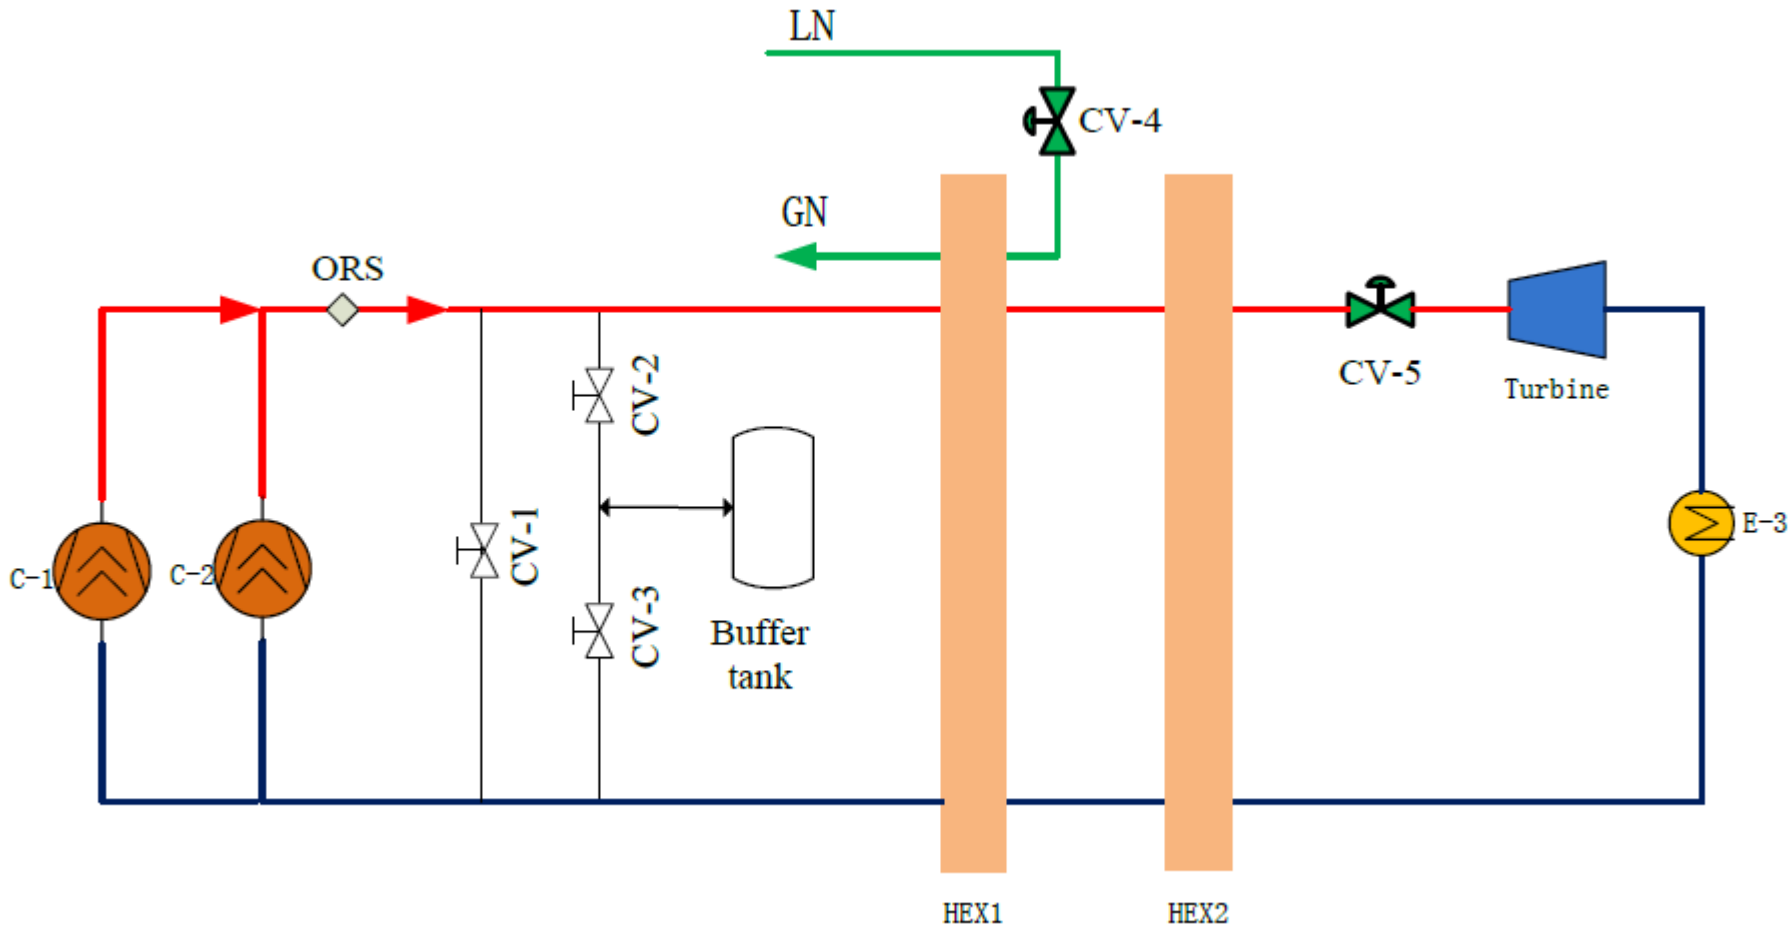

DEMO 2

A VERY EXPENSIVE REFRIGERATOR

Click here

Without Repair

Click here

With Repair