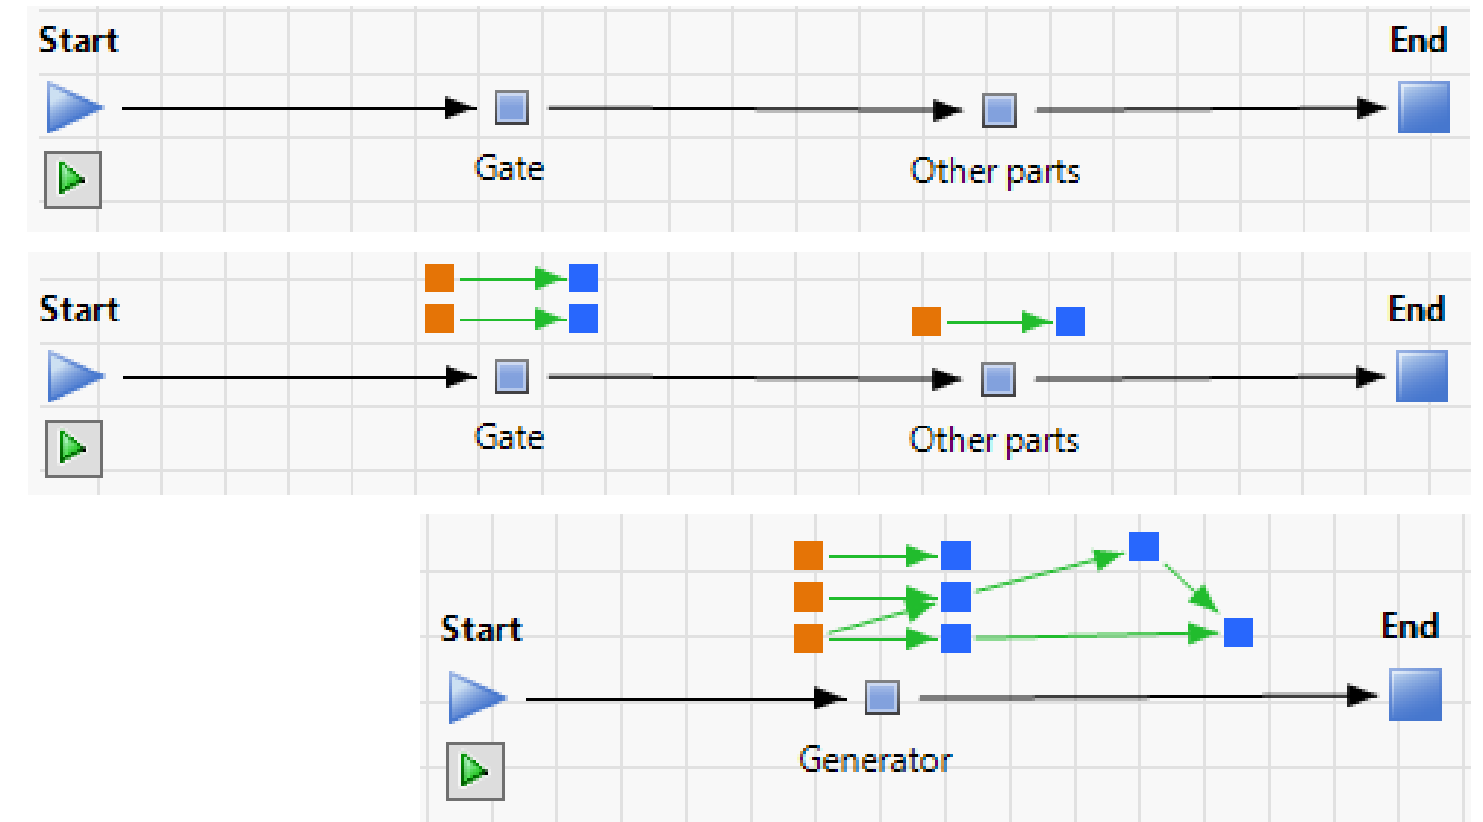

Statistical Discovery.™ From SAS.

REPAIRABLE SYSTEMS SIMULATION (RSS) IN JMP® PRO

Peng Liu and Leo Wright

DESIGN INSPIRED BY LEGO

- RBD
 - Life Distribution
 - Dependent Structure
 - Definition of System Reliability
- Event-Action sub-diagram
 - Event
 - When and What Happens (Unplanned Failure, Planned Job, etc.)
 - Action
 - When and What to Do (Replace, Restore, etc.)

DEMO 1

GOLD RUSH

Discovery GOLD RUSH +

GOLD RUSH

latest clip
PARKER THE SUPER TRUCKER

MORE DETAILS

0:20

The banner features three men from the show Gold Rush. On the left is a man with a long beard and a hard hat. In the center is a younger man with dark hair. On the right is a man with a long beard and a skull cap. A small video player in the bottom left shows a yellow mining truck. A red button labeled 'MORE DETAILS' is positioned below the text 'PARKER THE SUPER TRUCKER'.